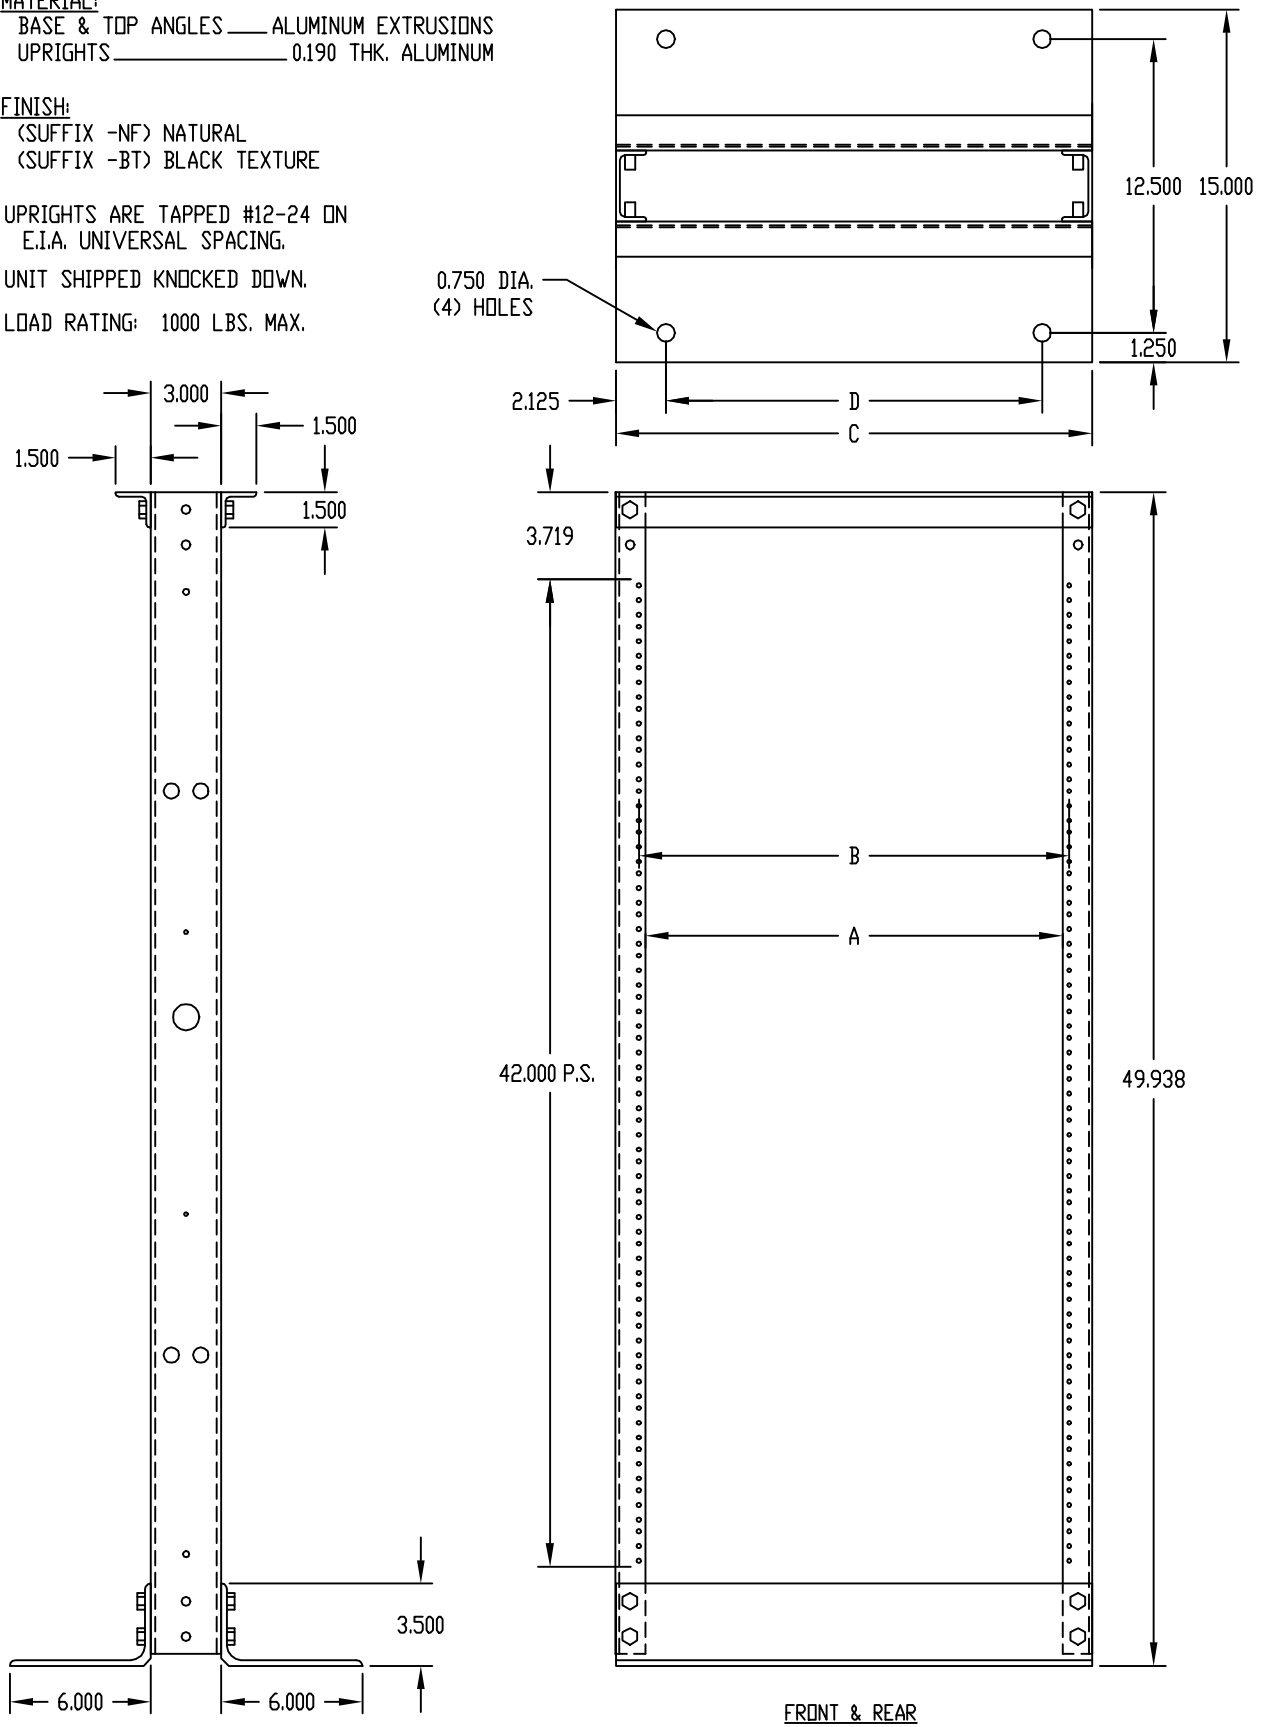

PART NAME

ALUMINUM RELAY RACK

PART No.

ARR-1276-NF & ARR-1276-BT
ARR-1296 NF & ARR-1296-BT

MATERIAL:

BASE & TOP ANGLES — ALUMINUM EXTRUSIONS
UPRIGHTS — 0.190 THK. ALUMINUM

FINISH:

(SUFFIX -NF) NATURAL
(SUFFIX -BT) BLACK TEXTURE

UPRIGHTS ARE TAPPED #12-24 DN
E.I.A. UNIVERSAL SPACING.

UNIT SHIPPED KNOCKED DOWN.

LOAD RATING: 1000 LBS. MAX.

PART NO.	PANEL SPACE	OVERALL HEIGHT	A	B	C	D
ARR-1276-NF	42.000	49.938	17.752	18.312	20.250	16.000
ARR-1276-BT	42.000	49.938	17.752	18.312	20.250	16.000
ARR-1296-NF	42.000	49.938	21.752	22.312	24.250	20.000
ARR-1296-BT	42.000	49.938	21.752	22.312	24.250	20.000